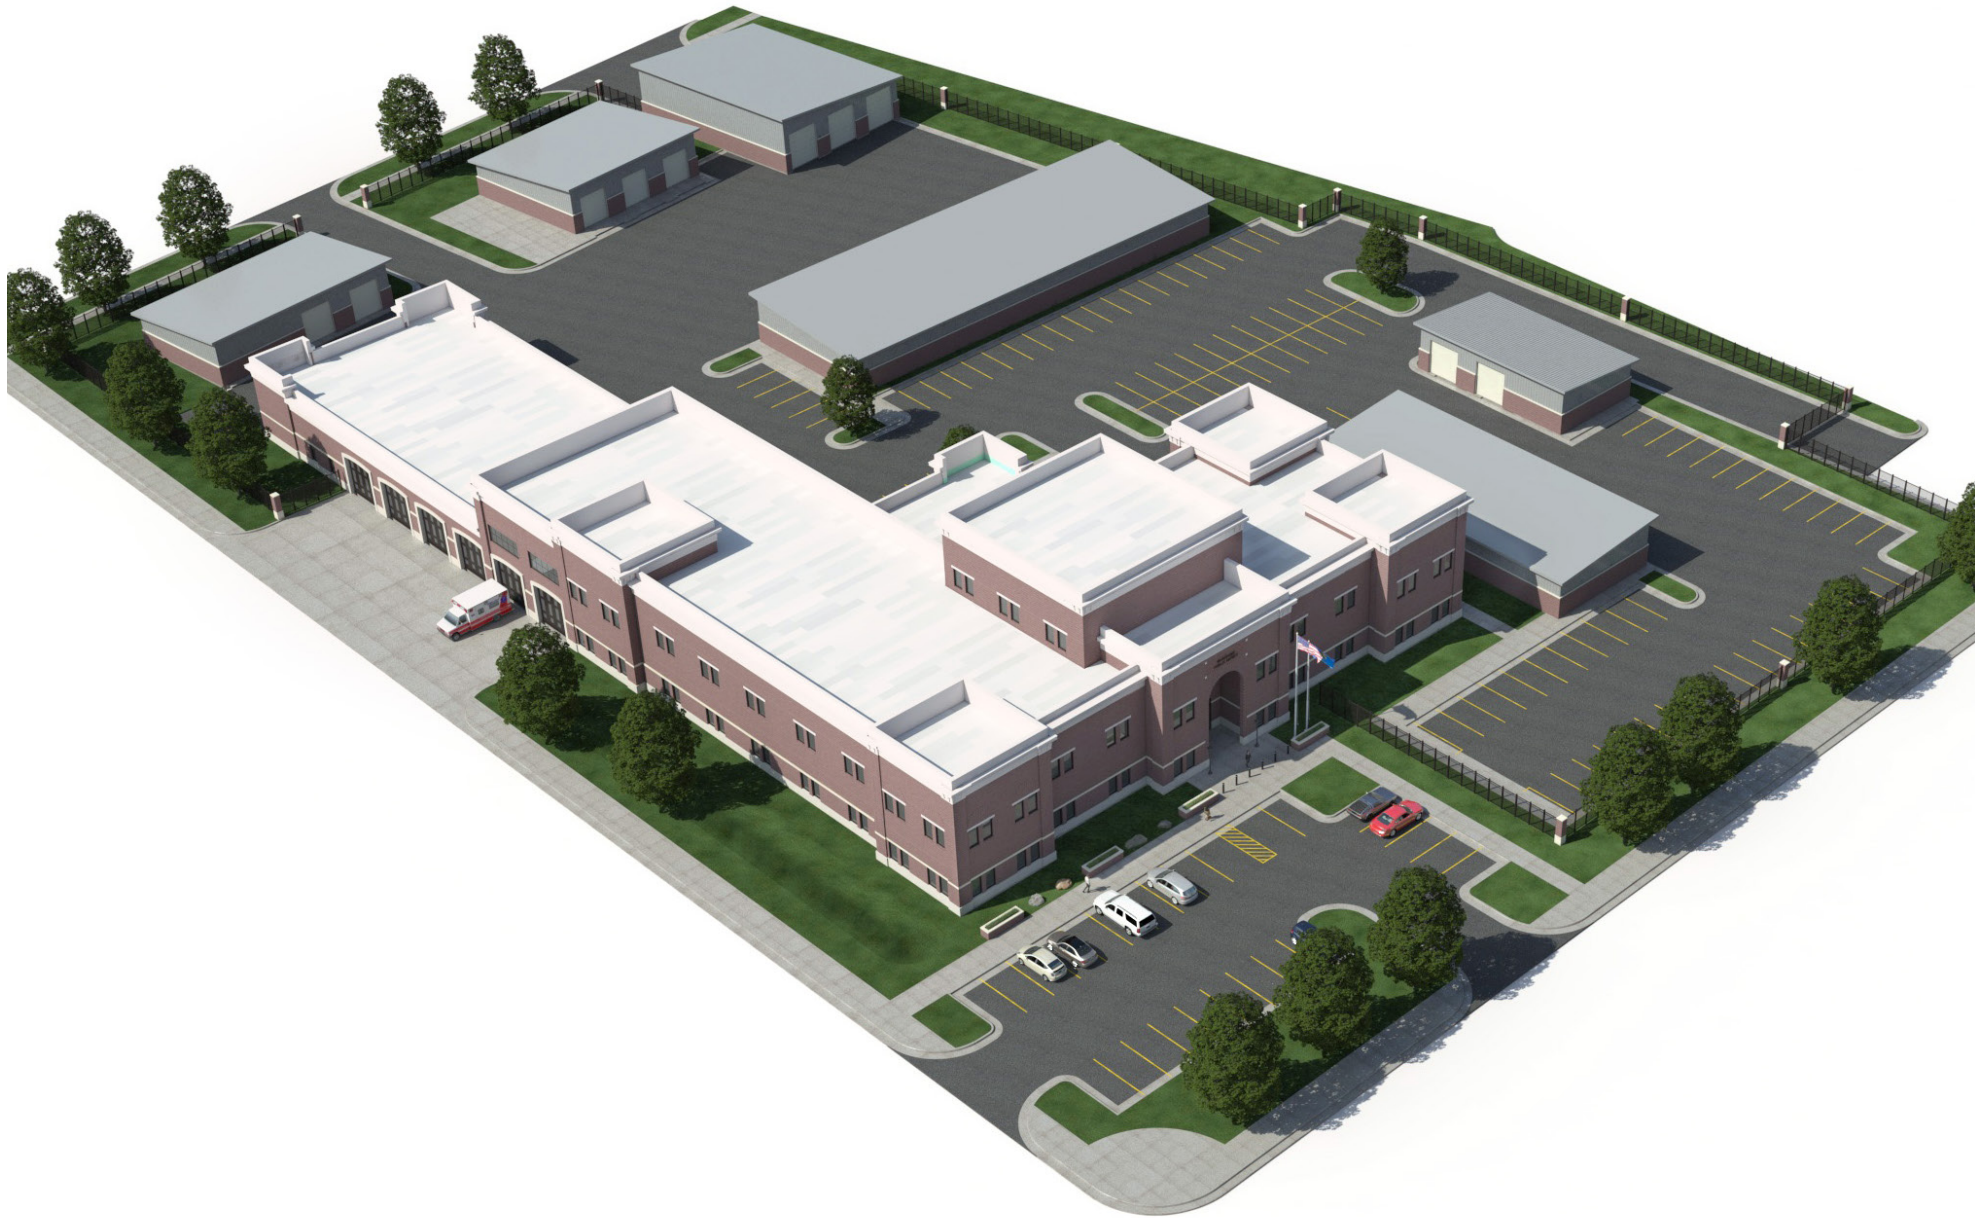

design proposal  
 Site Plan

design proposal  
Bird's eye Rendering

Pre-bond planning  
**Muskogee Public Safety Center**  
12.17.2024 . MASS ARCHITECTS. BIG IDEAS. 2

design proposal  
Bird's eye Rendering

Pre-bond planning  
**Muskogee Public Safety Center**  
12.17.2024 . MASS ARCHITECTS. BIG IDEAS. 3

Main Street

Proposed Building  
13,600sf

0 30 60 120 N

scale: 1"=60'  
design proposal  
Haskell Site Plan

Pre-bond planning  
Muskogee Public Safety Center  
12.17.2024 . MASS ARCHITECTS. BIG IDEAS. 4

design proposal  
Bird's eye Rendering

Pre-bond planning  
**Muskogee Public Safety Center**  
12.17.2024 . MASS ARCHITECTS. BIG IDEAS. 5

Acme Brick - Quorum

Acme Brick - Napa Valley